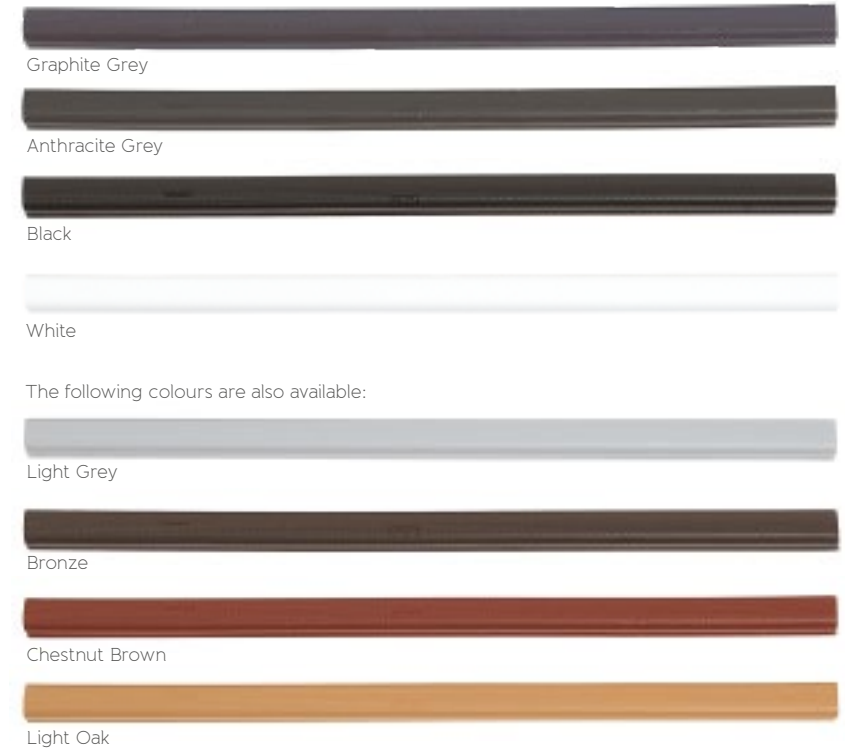

Popular colours...

Your personalisation options are virtually limitless with Origin. So much so that you're able to colour coordinate Q-Lon seals and various gaskets to the frame or panel. To the right demonstrates the most popular colours and to assist with this, we've outlined the Q-Lon colours that they often go with.

If you select a panel from the Kensington range in one of these colours, you'll benefit from receiving your doors on a 1-week lead time.

Dual Colour:

9910G (Hipca White) in, 7016M (Anthracite Grey) out

Colours shown here may not be 100% representative.

Visit your local showroom or contact Origin directly for physical samples.

Even the gasket and Q-Lon seal colour is your choice...

	Door Colour	Recommended Q-Lon Colour
A.	7015M and 9007M	Graphite Grey
B.	7016M	Anthracite Grey
C.	7021M and 9005M	Black
D.	9910G and 9910M	White